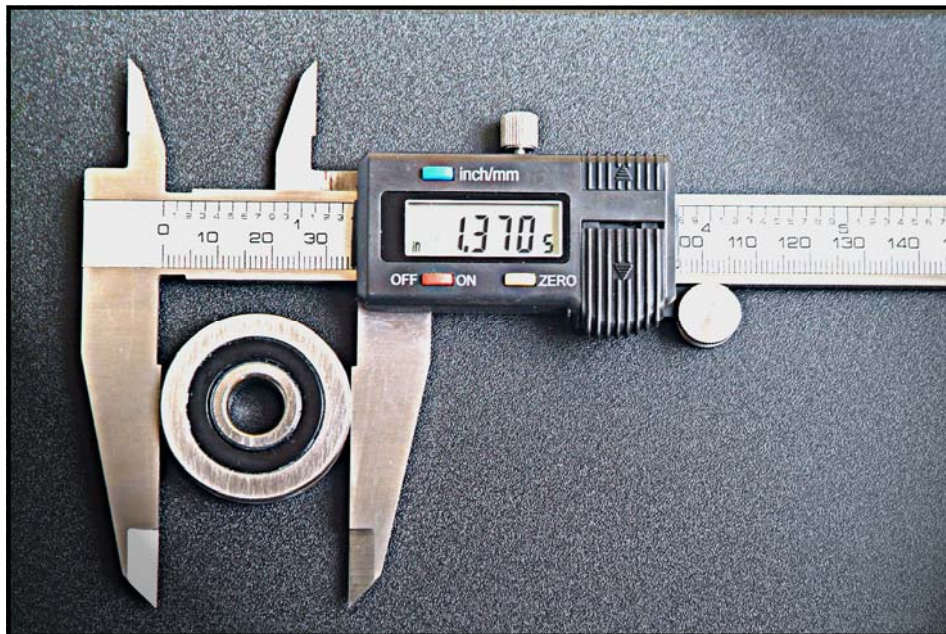

Digital Calipers

Accurate to 0.0005 in
0.0125 mm

150mm (6 inch)
300mm (12 inch)

Additional Battery Included 6"/150mm ~~\$35.00~~ **\$19.75**
Latching Protective Case 12"/300mm ~~\$75.00~~ **\$49.25**
Locking Thumb Screw
Data Port Output
Battery Installed
Inch and Metric